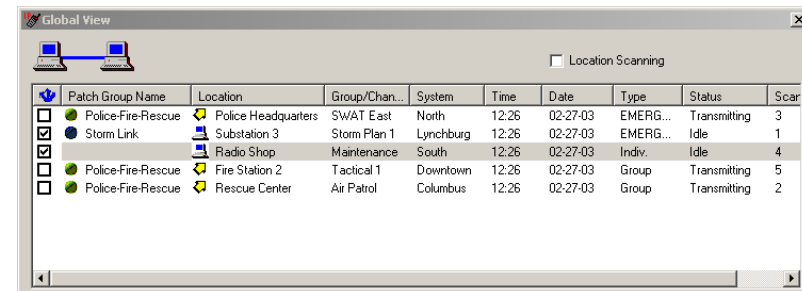

Architecture of Network Based Interoperability

**Gateways are connected to radio systems and are patched together over wide area networks.
Audio from the field is transmitted across the network to dispatch clients AND other Gateways.**

Network Based Interoperability Connects Disparate Radio Systems over IP

Catalyst Communications Technologies provides Voice over IP products for mobile radio users that improve the reach, quality and frequency of communications between field and dispatch personnel. Our IP|Link™ network based interoperability solution uses the IP network to link disparate radio systems regardless of frequency or manufacturer.

- Frequency and manufacturer independent
- Simple, intuitive user interface
- Quickly create, adjust, and monitor patches
- Limitless geography:
 - Patch to any Gateway, anywhere
- Control over participation stays with each organization
- Coordinated or tactical interoperability applications