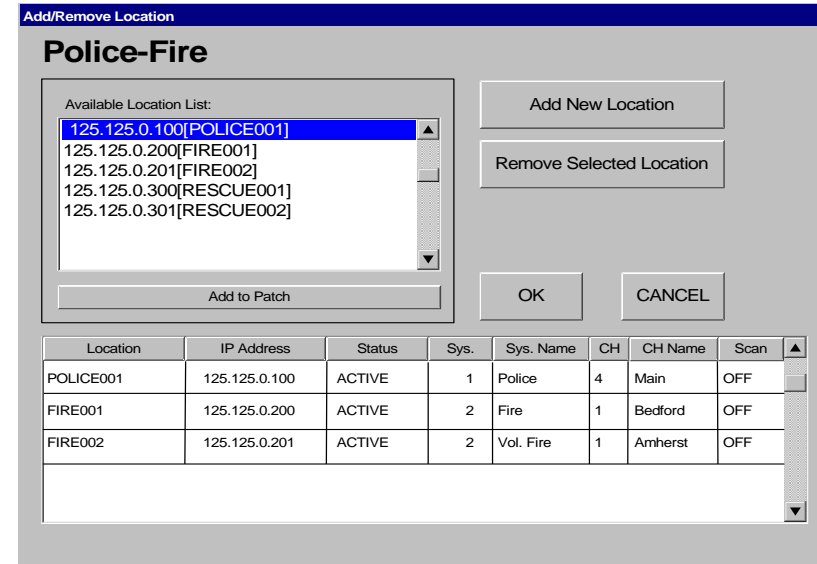

Catalyst Communications Technologies provides Voice over IP products for mobile radio users that improve the reach, quality and frequency of communications between field and dispatch personnel. Our IP|Link™ network based interoperability solution uses the IP network to link disparate radio systems regardless of frequency or manufacturer.

- Frequency and manufacturer independent
- Simple, intuitive user interface
- Quickly create, adjust, and monitor patches
- Limitless geography:
  - Patch to any Gateway, anywhere
- Control over participation stays with each organization
- Coordinated or tactical interoperability applications