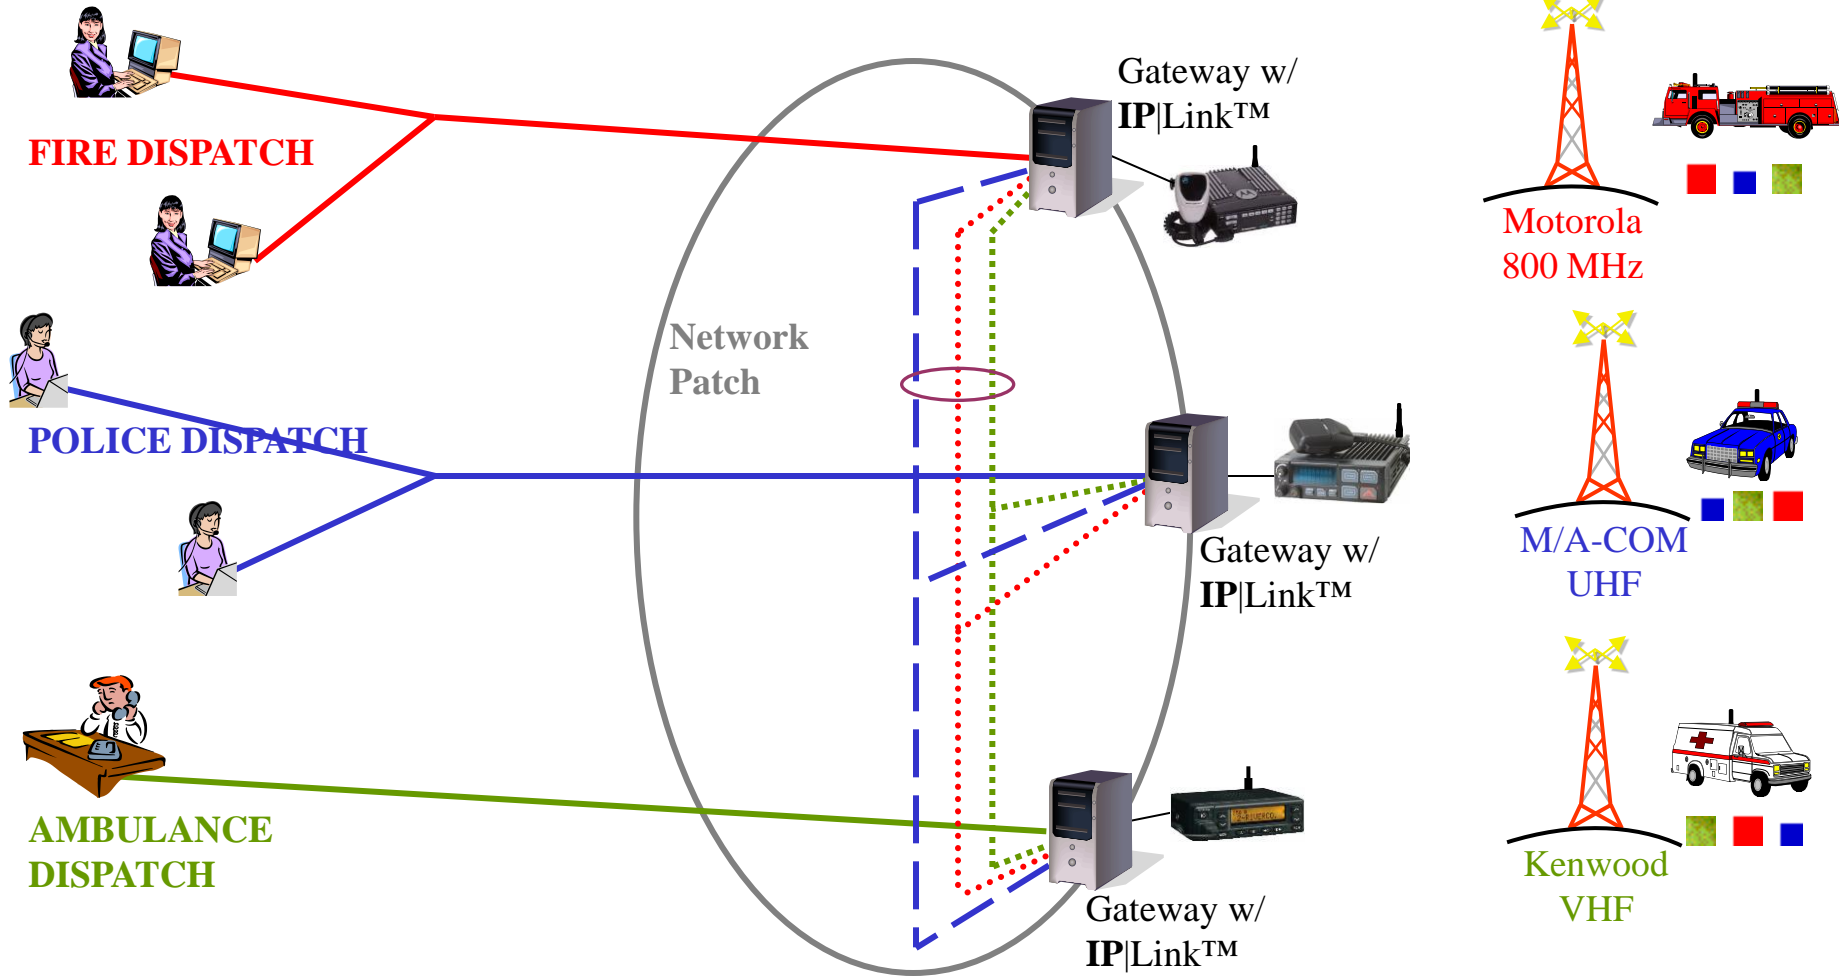

Architecture of Network Based Interoperability

**Gateways are connected to radio systems and are patched together over wide area networks.
Audio from the field is transmitted across the network to dispatch clients AND other Gateways.**

Network Based Interoperability Connects Disparate Radio Systems over IP

Catalyst Communications Technologies provides Voice over IP products for mobile radio users that improve the reach, quality and frequency of communications between field and dispatch personnel. Our IP|Link™ network based interoperability solution uses the IP network to link disparate radio systems regardless of frequency or manufacturer.

- Frequency and manufacturer independent
- Simple, intuitive user interface
- Quickly create, adjust, and monitor patches
- Limitless geography:
 - Patch to any Gateway, anywhere
- Control over participation stays with each organization
- Coordinated or tactical interoperability applications